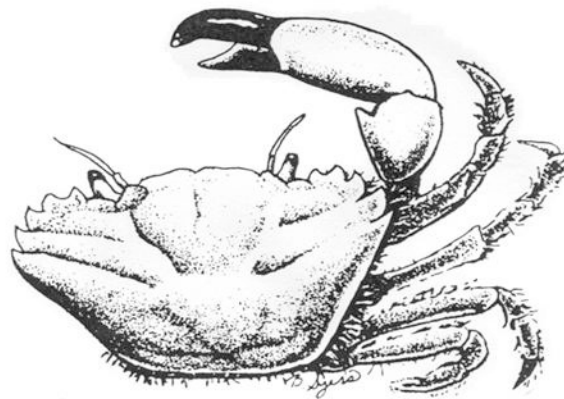

Common Arthropods* of the Jersey Shore

*Jointed-leg Animals: Phylum Arthropoda

HORSESHOE CRAB

Limulus polyphemus

BLUE CRAB
Callinectes sapidus

HERMIT CRAB
Pagurus longicarpus

BLACK-FINGERED MUD CRAB
Panopeus herbstii

GREEN CRAB
Carcinus maenas

SAND SHRIMP
Crangon septemspinosa

SHORE SHRIMP
Palaemonetes spp.