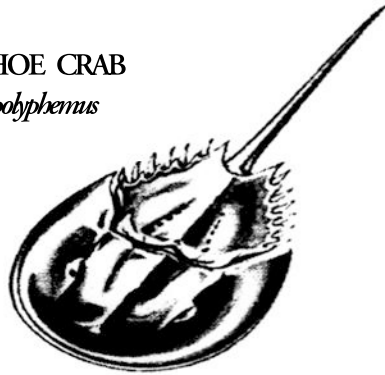

Common Arthropods* of the Jersey Shore

*Jointed-leg Animals: Phylum Arthropoda

HORSESHOE CRAB

Limulus polyphemus

BLUE CRAB
Callinectes sapidus

HERMIT CRAB
Pagurus longicarpus

BLACK-FINGERED MUD CRAB
Panopeus herbstii

GREEN CRAB
Carcinus maenas

SAND SHRIMP
Crangon septemspinosa

SHORE SHRIMP
Palaemonetes spp.