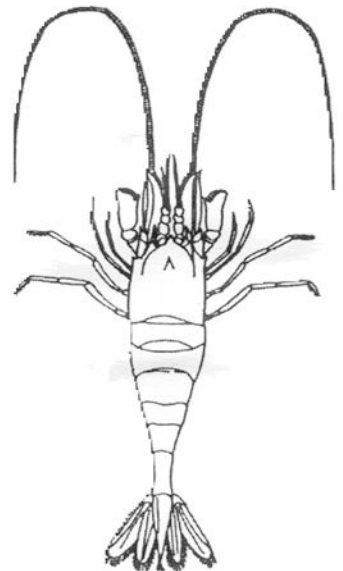

Common Arthropods* of the Jersey Shore

*Jointed-leg Animals: Phylum Arthropoda

HORSESHOE CRAB

Limulus polyphemus

BLUE CRAB
Callinectes sapidus

HERMIT CRAB
Pagurus longicarpus

BLACK-FINGERED MUD CRAB
Panopeus herbstii

GREEN CRAB
Carcinus maenas

SAND SHRIMP
Crangon septemspinosa

SHORE SHRIMP
Palaemonetes spp.