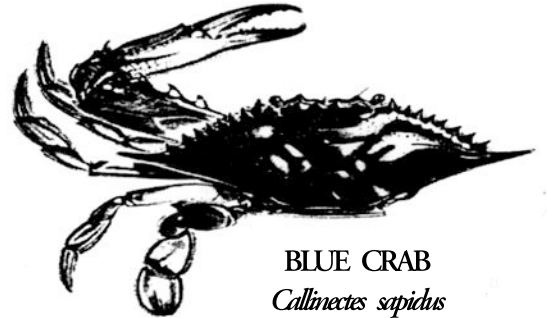

Common Arthropods* of the Jersey Shore

*Jointed-leg Animals: Phylum Arthropoda

HORSESHOE CRAB

Limulus polyphemus

BLUE CRAB
Callinectes sapidus

HERMIT CRAB
Pagurus longicarpus

BLACK-FINGERED MUD CRAB
Panopeus herbstii