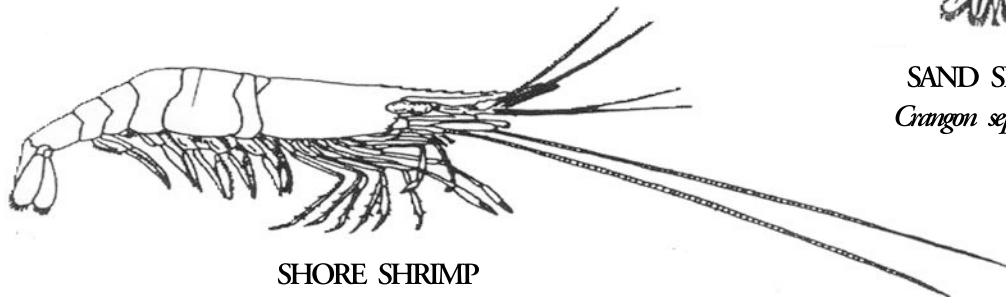

Common Arthropods* of the Jersey Shore

*Jointed-leg Animals: Phylum Arthropoda

HORSESHOE CRAB

Limulus polyphemus

BLUE CRAB
Callinectes sapidus

HERMIT CRAB
Pagurus longicarpus

BLACK-FINGERED MUD CRAB
Panopeus herbstii

GREEN CRAB
Carcinus maenas

SAND SHRIMP
Crangon septemspinosa

SHORE SHRIMP
Palaemonetes spp.